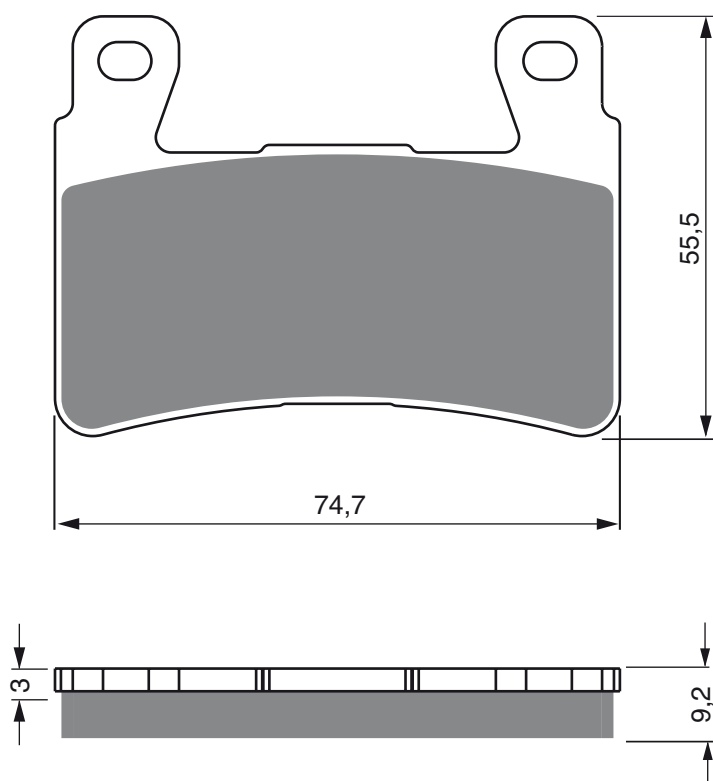

PART NUMBER

279

AD

S3
RACING

GP5

GP6

HARLEY DAVIDSON

XR

1200

08-

2F